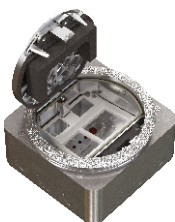

Description	Cut out (mm)	Order Code
IP-66 C-Box (6 Modules)	∅131	1022597