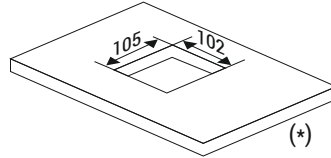

Sport Centres

►► Order Codes

Description	Mechanism	Cut out (mm)	Order Code
P-Box 3M (3 Modules)	Soft	102x105	1022598

Description	Mechanism	Cut out (mm)	Order Code
P-Box 6M (6 Modules)	Soft	202x105	1022599