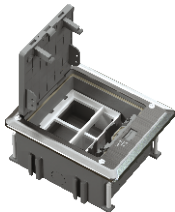

Description	Cut out (mm)	Order Code
IP-66 R-Box (6 Modules)	119x134	1022596