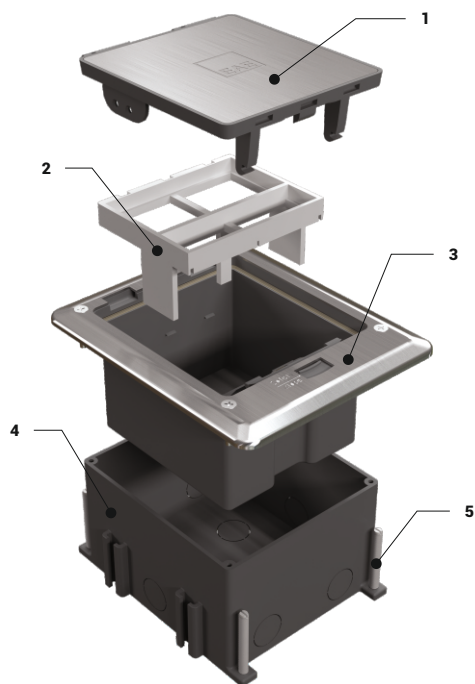

- 1 - Hinged cover (stainless)
- 2 - Cast zinc alloy frame
- 3 - Plastic socket plate (3 modules)
- 4 - Fixed frame (stainless)
- 5 - Desk support (stainless)
- 6 - Back box for underscreed (pre-galvanized sheet)

Hospitals Health Centres

Sport Centres

▶▶ IP-66 SERIES PRODUCTS

▶ IP66 R-Box, 6 Modules

The R-Box is water and dust-proof with its IP66 degree of protection. The two stage opening cover eliminates cable crushes ensuring safety in use. With 6 modules capacity, the R-Box can be customised to meet your needs, and can be used in tabletop, under screed or raised floor applications.

- Two stage opening cover structure
- Plastic socket plate for modular type (45x45mm and 22.5x45mm) power, data, telephone and multimedia outlets
- Suitable structure for underscreed and raised floor application and back box with pipe entry.
- Six (6) modules outlet capacity
- Special locking mechanism on the cover eliminating cable crushes

- 1 - Plastic top cover (stainless filler inside of cover)
- 2 - Plastic socket plate (6 modules)
- 3 - IP66 Stainless steel metal frame with plastic rectangular body
- 4 - IP66 Under screed back box
- 5 - Before screed height adjustment screw (0-50mm)