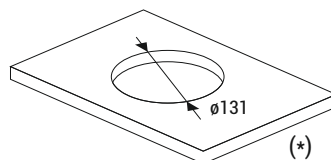

Description	Dimensions (mm)	Order Code
P-Box 3M Desk Support (Stainless)	114x116	2086156
P-Box 6M Desk Support (Stainless)	214x116	2086157

■ Order separately for internal desk and raised covering (built-in) applications.

Description	Cut out (mm)	Order Code
IP-66 R-Box (6 Modules)	119x134	1022596

Description	Cut out (mm)	Order Code
IP-66 C-Box (6 Modules)	∅131	1022597

(*) Cutting dimensions for desk or raised covering applications.