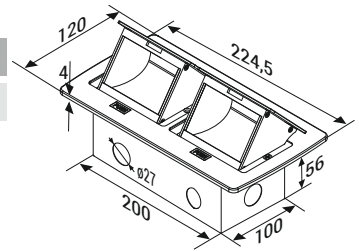

Sport Centres

►► Order Codes

Description	Mechanism	Cut out (mm)	Order Code
P-Box 3M (3 Modules)	Soft	102x105	1022598

Description	Mechanism	Cut out (mm)	Order Code
P-Box 6M (6 Modules)	Soft	202x105	1022599