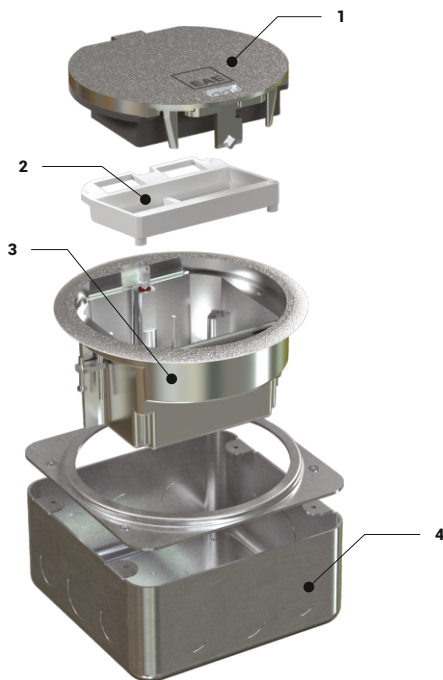

- Two stage opening cover structure
- Plastic socket plate for modular type (45x45mm and 22.5x45mm) power, data, telephone and multimedia outlets
- Suitable structure for underscreed and raised floor application and back box with pipe entry.
- Six (6) modules outlet capacity
- Special locking mechanism on the cover eliminating cable crushes

- 1 - Cast zinc alloy hinged cover
- 2 - Plastic socket plate (6 modules)
- 3 - IP66 cast zinc alloy circular body
- 4 - IP66 Under screed back box (pre-galvanised sheet steel)

■ Sockets are not included.
Sockets can be ordered by selecting from the table on the back.