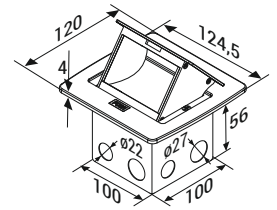

Sport Centres

►► Order Codes

Description	Mechanism	Cut out (mm)	Order Code
P-Box 3M (3 Modules)	Soft	102x105	1022598

Description	Mechanism	Cut out (mm)	Order Code
P-Box 6M (6 Modules)	Soft	202x105	1022599