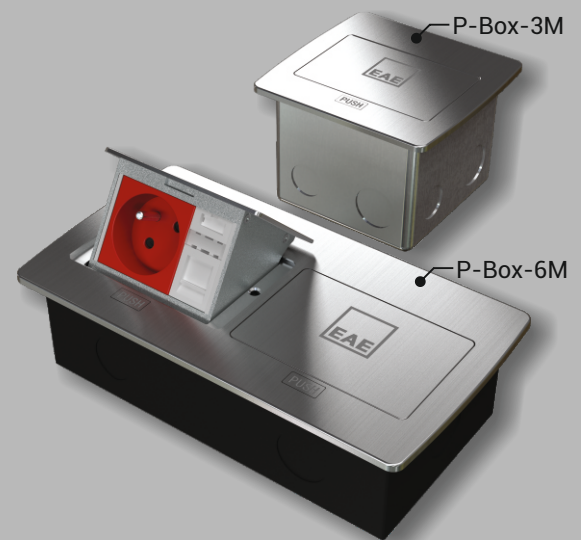

Applications: