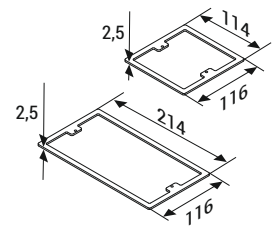

Sport Centres

►► Order Codes

Description	Mechanism	Cut out (mm)	Order Code
P-Box 3M (3 Modules)	Soft	102x105	1022598

Description	Mechanism	Cut out (mm)	Order Code
P-Box 6M (6 Modules)	Soft	202x105	1022599

Description	Dimensions (mm)	Order Code
P-Box 3M Desk Support (Stainless)	114x116	2086156
P-Box 6M Desk Support (Stainless)	214x116	2086157

■ Order separately for internal desk and raised covering (built-in) applications.

Description	Cut out (mm)	Order Code
IP-66 R-Box (6 Modules)	119x134	1022596

Description	Cut out (mm)	Order Code
IP-66 C-Box (6 Modules)	∅131	1022597

(*) Cutting dimensions for desk or raised covering applications.