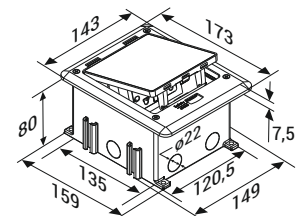

Sport Centres

►► Order Codes

Description	Mechanism	Cut out (mm)	Order Code
P-Box 3M (3 Modules)	Soft	102x105	1022598

Description	Mechanism	Cut out (mm)	Order Code
P-Box 6M (6 Modules)	Soft	202x105	1022599

Description	Cut out (mm)	Order Code
IP-66 R-Box (6 Modules)	119x134	1022596

Description	Cut out (mm)	Order Code
IP-66 C-Box (6 Modules)	∅131	1022597

(*) Cutting dimensions for desk or raised covering applications.