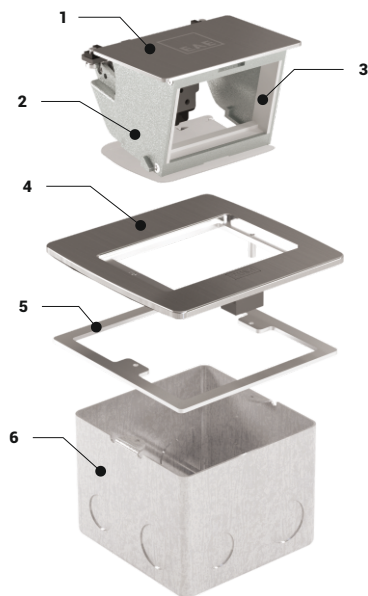

E-LINEMINI

Mini Series Pop-up and IP66 Outlet Boxes

NEW
PRODUCT

►► POP-UP SERIES PRODUCTS (IP-40)

- P-Box 3M
- P-Box 6M

Add value to your working environment with the **pop-up series products**. Get power from the nearest point with its stylish finish and accessibility. Can be used in tabletop, under screed or raised floor applications. Select the module (3 / 6 modules) you need and customize using the range of available outlets.

- Soft opening covers
- Plastic socket plate for modular type (45x45mm and 22.5x45mm) power, data, telephone and multimedia outlets
- Suitable structure for desk, raised floor and under screed applications
- 3 Modules and 6 Modules options

- 1 - Hinged cover (stainless)
- 2 - Cast zinc alloy frame
- 3 - Plastic socket plate (3 modules)
- 4 - Fixed frame (stainless)
- 5 - Desk support (stainless)
- 6 - Back box for underscreed (pre-galvanized sheet)

- Two stage opening cover structure
- Plastic socket plate for modular type (45x45mm and 22.5x45mm) power, data, telephone and multimedia outlets
- Suitable structure for underscreed and raised floor application and back box with pipe entry.
- Six (6) modules outlet capacity
- Special locking mechanism on the cover eliminating cable crushes