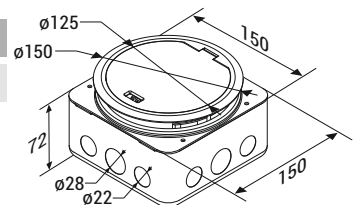

Description	Dimensions (mm)	Order Code
P-Box 3M Desk Support (Stainless)	114x116	2086156
P-Box 6M Desk Support (Stainless)	214x116	2086157

■ Order separately for internal desk and raised covering (built-in) applications.

Description	Cut out (mm)	Order Code
IP-66 R-Box (6 Modules)	119x134	1022596

Description	Cut out (mm)	Order Code
IP-66 C-Box (6 Modules)	∅131	1022597

(*) Cutting dimensions for desk or raised covering applications.