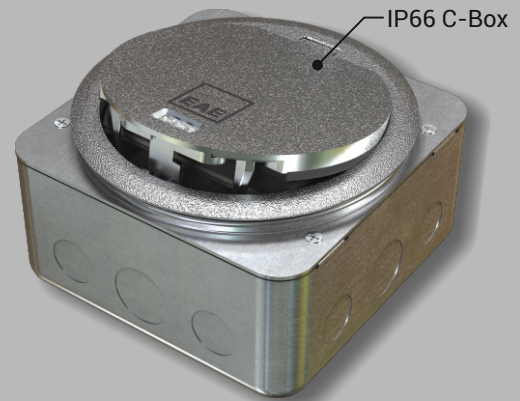

Hospitals Health Centres

Sport Centres

▶▶ IP-66 SERIES PRODUCTS

▶ IP66 C-Box, 6 Modules

The C-Box range has a cast zinc alloy frame which gives a stylish and robust structure. Protected against water and dust with its IP-66 degree of protection. Utilise the C-Box range of products safely in your working environment with their two stage opening cover eliminating cable crushes. Circular structure providing special customization according to your needs with 6 modules capacity.

- Two stage opening cover structure
- Plastic socket plate for modular type (45x45mm and 22.5x45mm) power, data, telephone and multimedia outlets
- Suitable structure for underscreed and raised floor application and back box with pipe entry.
- Six (6) modules outlet capacity
- Special locking mechanism on the cover eliminating cable crushes

- 1 - Cast zinc alloy hinged cover
- 2 - Plastic socket plate (6 modules)
- 3 - IP66 cast zinc alloy circular body
- 4 - IP66 Under screed back box (pre-galvanised sheet steel)

■ Sockets are not included.
Sockets can be ordered by selecting from the table on the back.