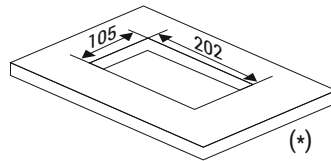

Sport Centres

►► Order Codes

Description	Mechanism	Cut out (mm)	Order Code
P-Box 3M (3 Modules)	Soft	102x105	1022598

Description	Mechanism	Cut out (mm)	Order Code
P-Box 6M (6 Modules)	Soft	202x105	1022599