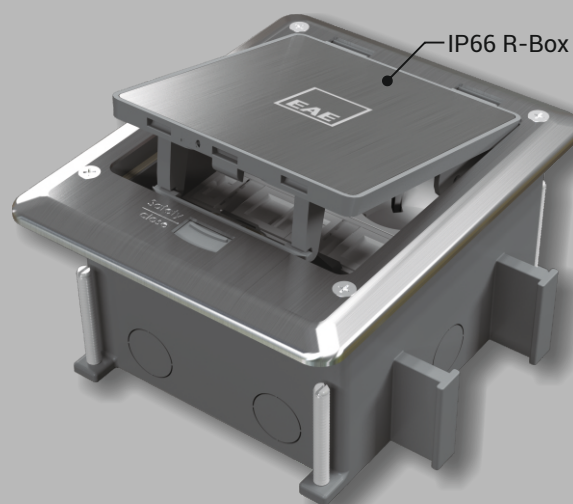

Applications:

Residential Buildings

Shopping Centres

Airports

Factory Workshop

Administrative Buildings Offices

Hotels

Hospitals Health Centres

Sport Centres