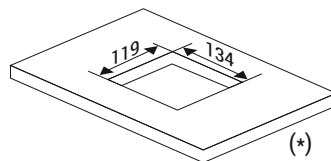

Description	Cut out (mm)	Order Code
IP-66 C-Box (6 Modules)	∅131	1022597