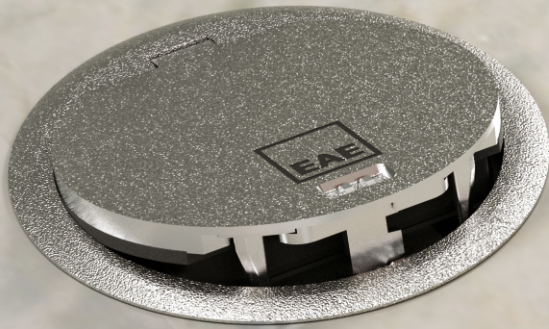

- Two stage opening cover structure
- Plastic socket plate for modular type (45x45mm and 22.5x45mm) power, data, telephone and multimedia outlets
- Suitable structure for underscreed and raised floor application and back box with pipe entry.
- Six (6) modules outlet capacity
- Special locking mechanism on the cover eliminating cable crushes

- 1 - Cast zinc alloy hinged cover
- 2 - Plastic socket plate (6 modules)
- 3 - IP66 cast zinc alloy circular body
- 4 - IP66 Under screed back box (pre-galvanised sheet steel)

■ Sockets are not included.
Sockets can be ordered by selecting from the table on the back.