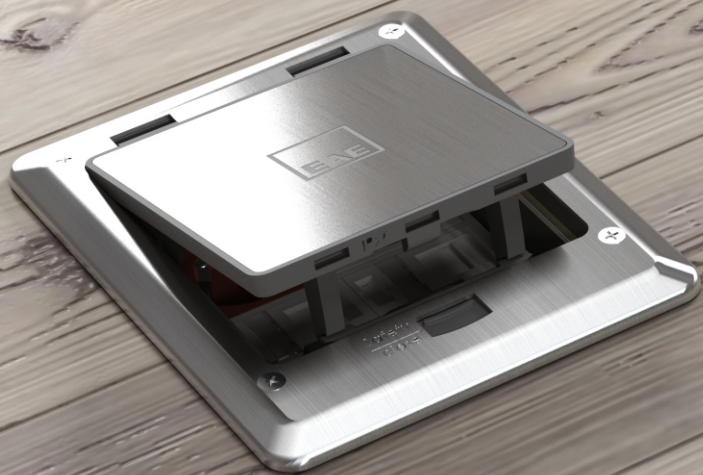

- 1 - Hinged cover (stainless)
- 2 - Cast zinc alloy frame
- 3 - Plastic socket plate (3 modules)
- 4 - Fixed frame (stainless)
- 5 - Desk support (stainless)
- 6 - Back box for underscreed (pre-galvanized sheet)

Hospitals Health Centres

Sport Centres

▶▶ IP-66 SERIES PRODUCTS

▶ IP66 R-Box, 6 Modules

The R-Box is water and dust-proof with its IP66 degree of protection. The two stage opening cover eliminates cable crushes ensuring safety in use. With 6 modules capacity, the R-Box can be customised to meet your needs, and can be used in tabletop, under screed or raised floor applications.